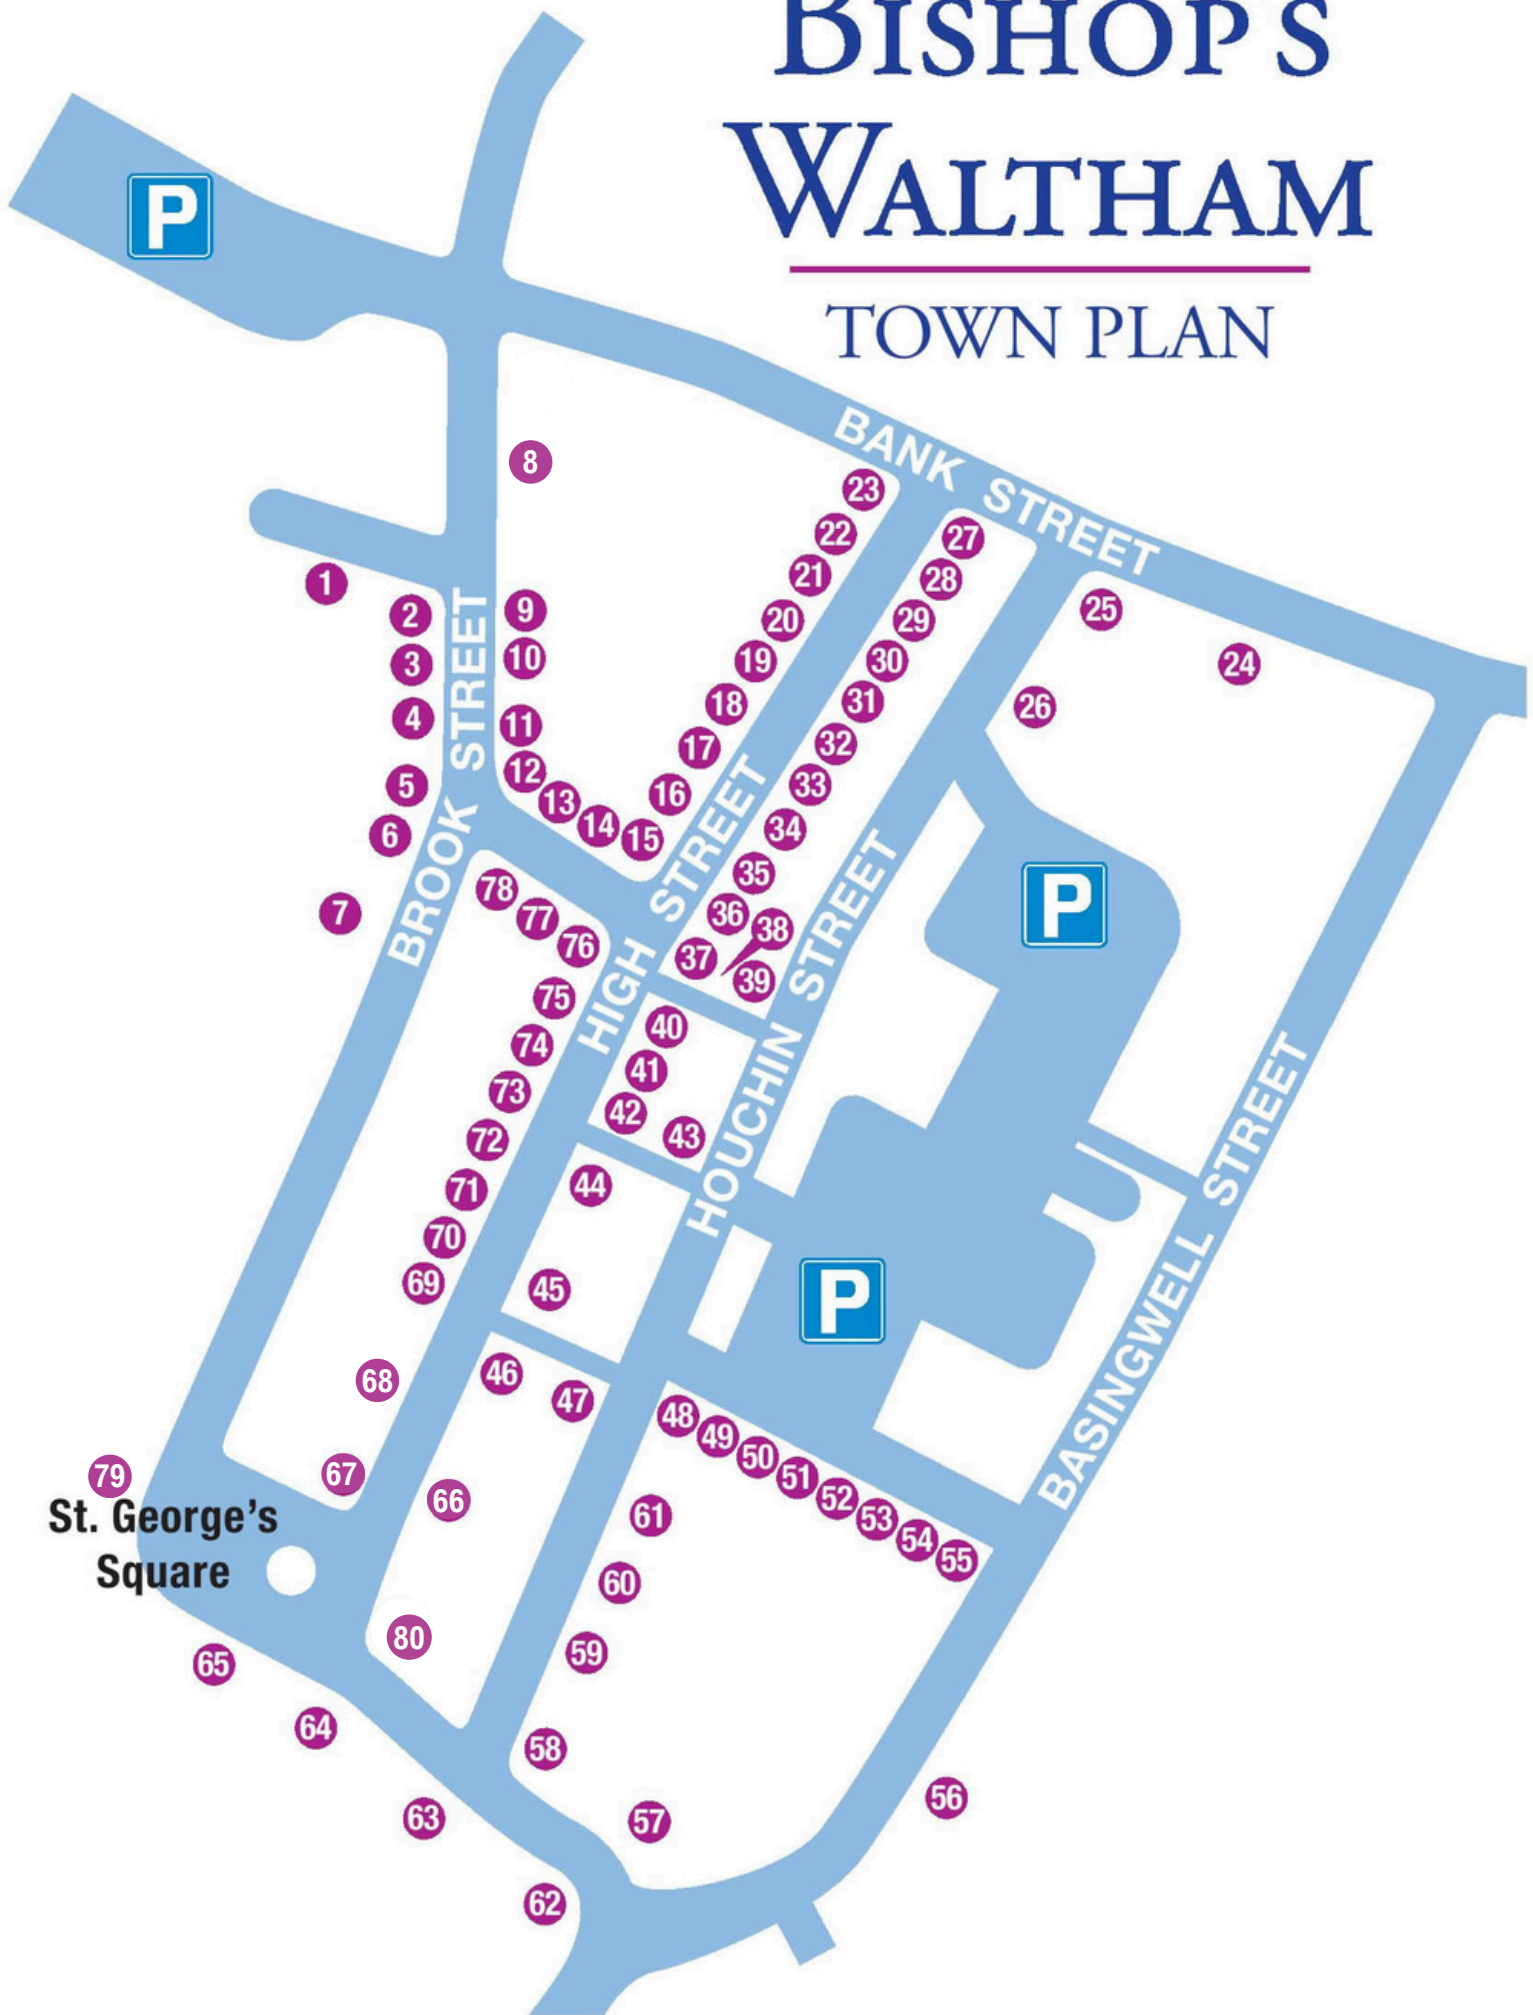

BISHOP'S WALTHAM

TOWN PLAN

- 1 Merchant of Magic
- 2 Best Wishes - Cards, Gifts & Balloons
- 3 Hoxton Bakehouse
- 4 Freddie V's Barbers Shop
- 5 White & Guard - Estate Agents
- 6 Asset Management - Financial Services
- 7 Shield House Dentistry
- 8 Malt House Studios
- 9 Betpoint
- 10 Citizens Advice
- 11 Panache - Beauty Clinic & Lingerie
- 12 First Choice Therapy
- 13 Distinctive Design
- 14 Lillie Rose Beauty
- 15 Stainers Tearoom - Bakery
- 16 Gaudions - Unisex Hair Salon
- 17 Jessica Skin Care
- 18 The Co-operative Food
- 19 The Co-operative Food
- 20 Hair Art - Hair Dressers
- 21 Simon Lawson - Jewellers
- 22 Boots - Pharmacy
- 23 No. 60 Coffee & Wine Bar
- 24 Friends Refined Indian Cuisine
- 25 Currently Closed
- 26 Currently Closed
- 27 The Outlaw's Barber Shop
- 28 The Outlaw's Barber Shop
- 29 Ashleigh Sight Care
- 30 Tashinga - Gifts
- 31 Bishop's Waltham Pharmacy
- 32 Studio 4 Gifts
- 33 Willows Pet Supplies
- 34 Paul's Plaice - Fish & Chips
- 35 Ron Upfield - Electrical
- 36 Luvvit - Women's Clothes
- 37 Currently Closed
- 38 Chamberlains - Solicitors
- 39 Dunhill Property Management
- 40 Costa Coffee